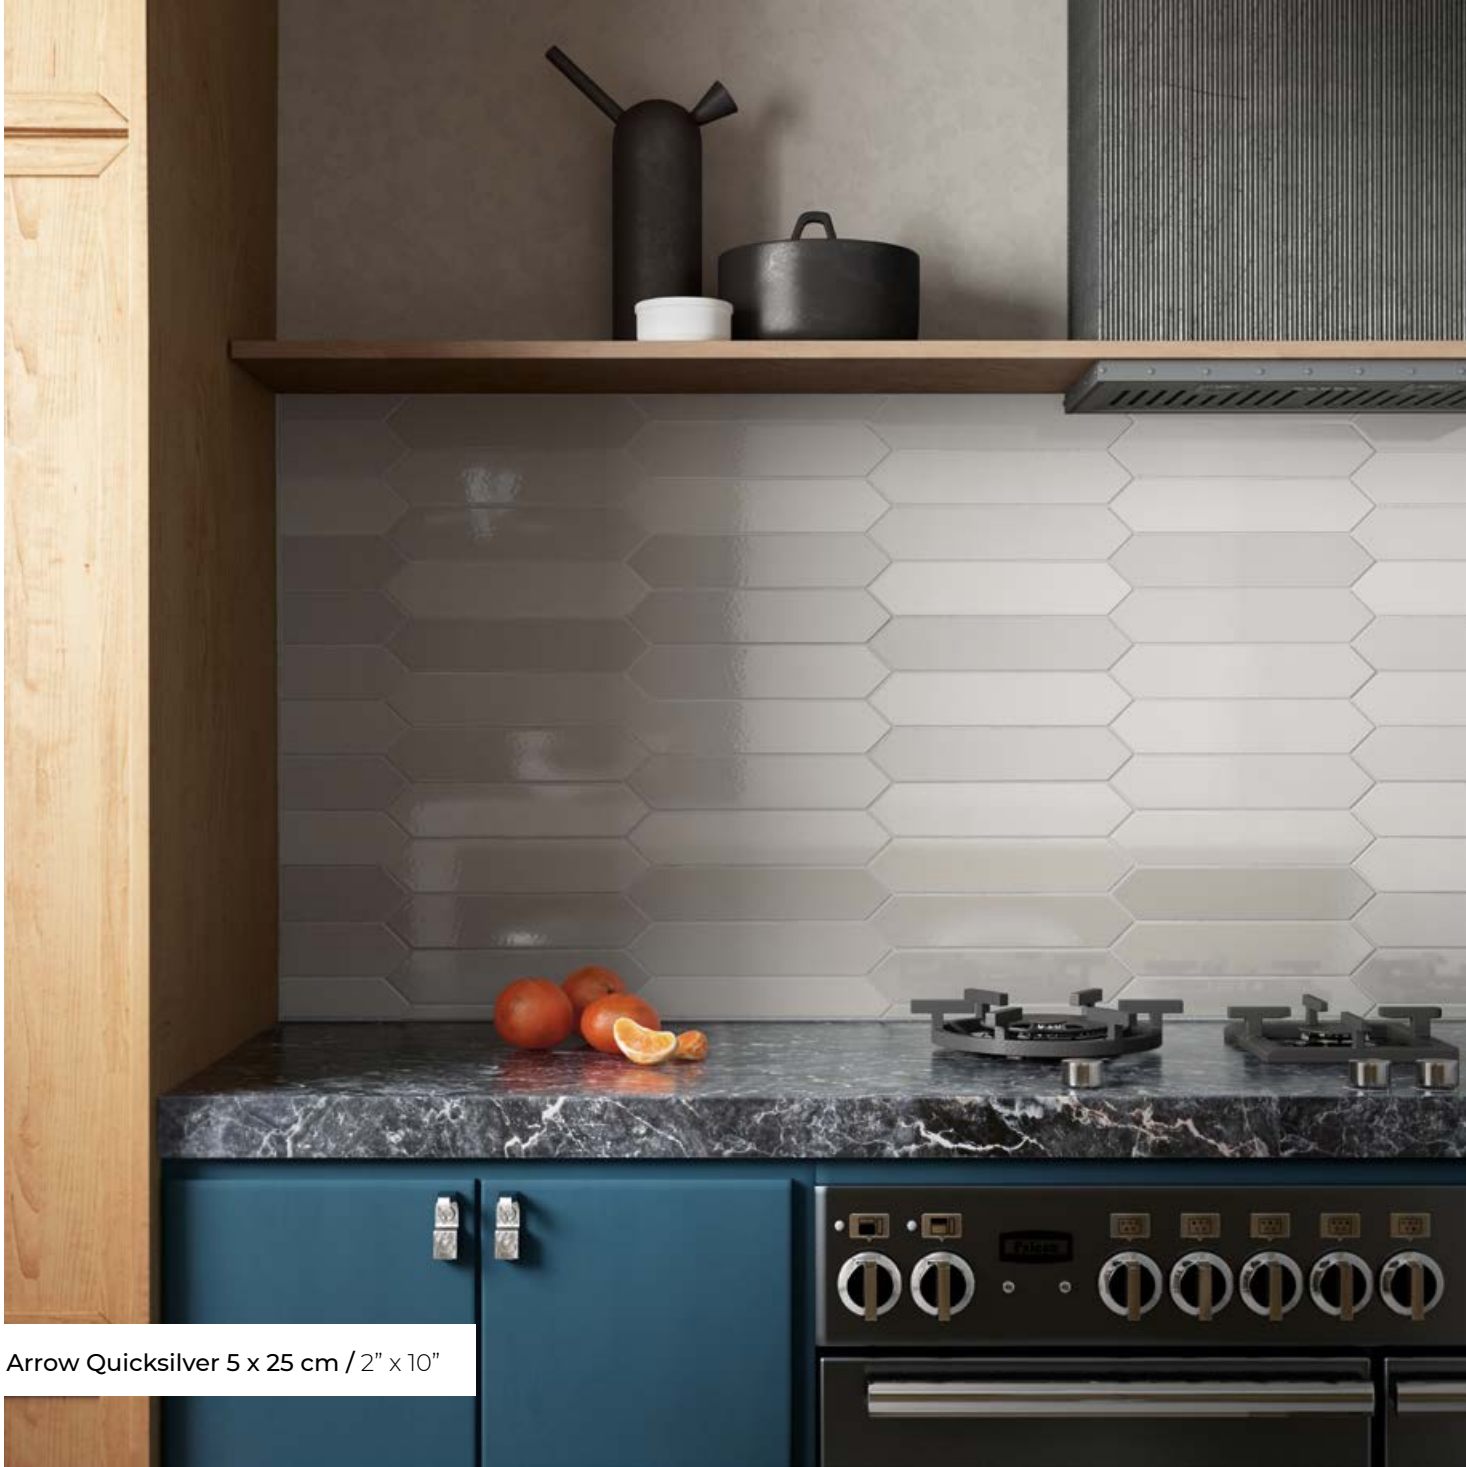

Arrow Apple 5 x 25 cm / 2" x 10"

Arrow Blush Pink 5 x 25 cm / 2" x 10" Stromboli Rose Freeze 9,2 x 36,8 cm / 3½" x 14½"

Arrow Quicksilver 5 x 25 cm / 2" x 10"

Arrow Green Halite 5 x 25 cm / 2" x 10"

Arrow Gardenian Cream 5 x 25 cm / 2" x 10"

Arrow Coffee 5 x 25 cm / 2" x 10"

Arrow Green Kelp 5 x 25 cm / 2" x 10"

Arrow Pure White 5 x 25 cm / 2" x 10"

Arrow Quicksilver 5 x 25 cm / 2" x 10"

Arrow Blush Pink, Pure White 5 x 25 cm / 2" x 10" Stromboli Black City 9,2 x 36,8 cm / 3½" x 14½"