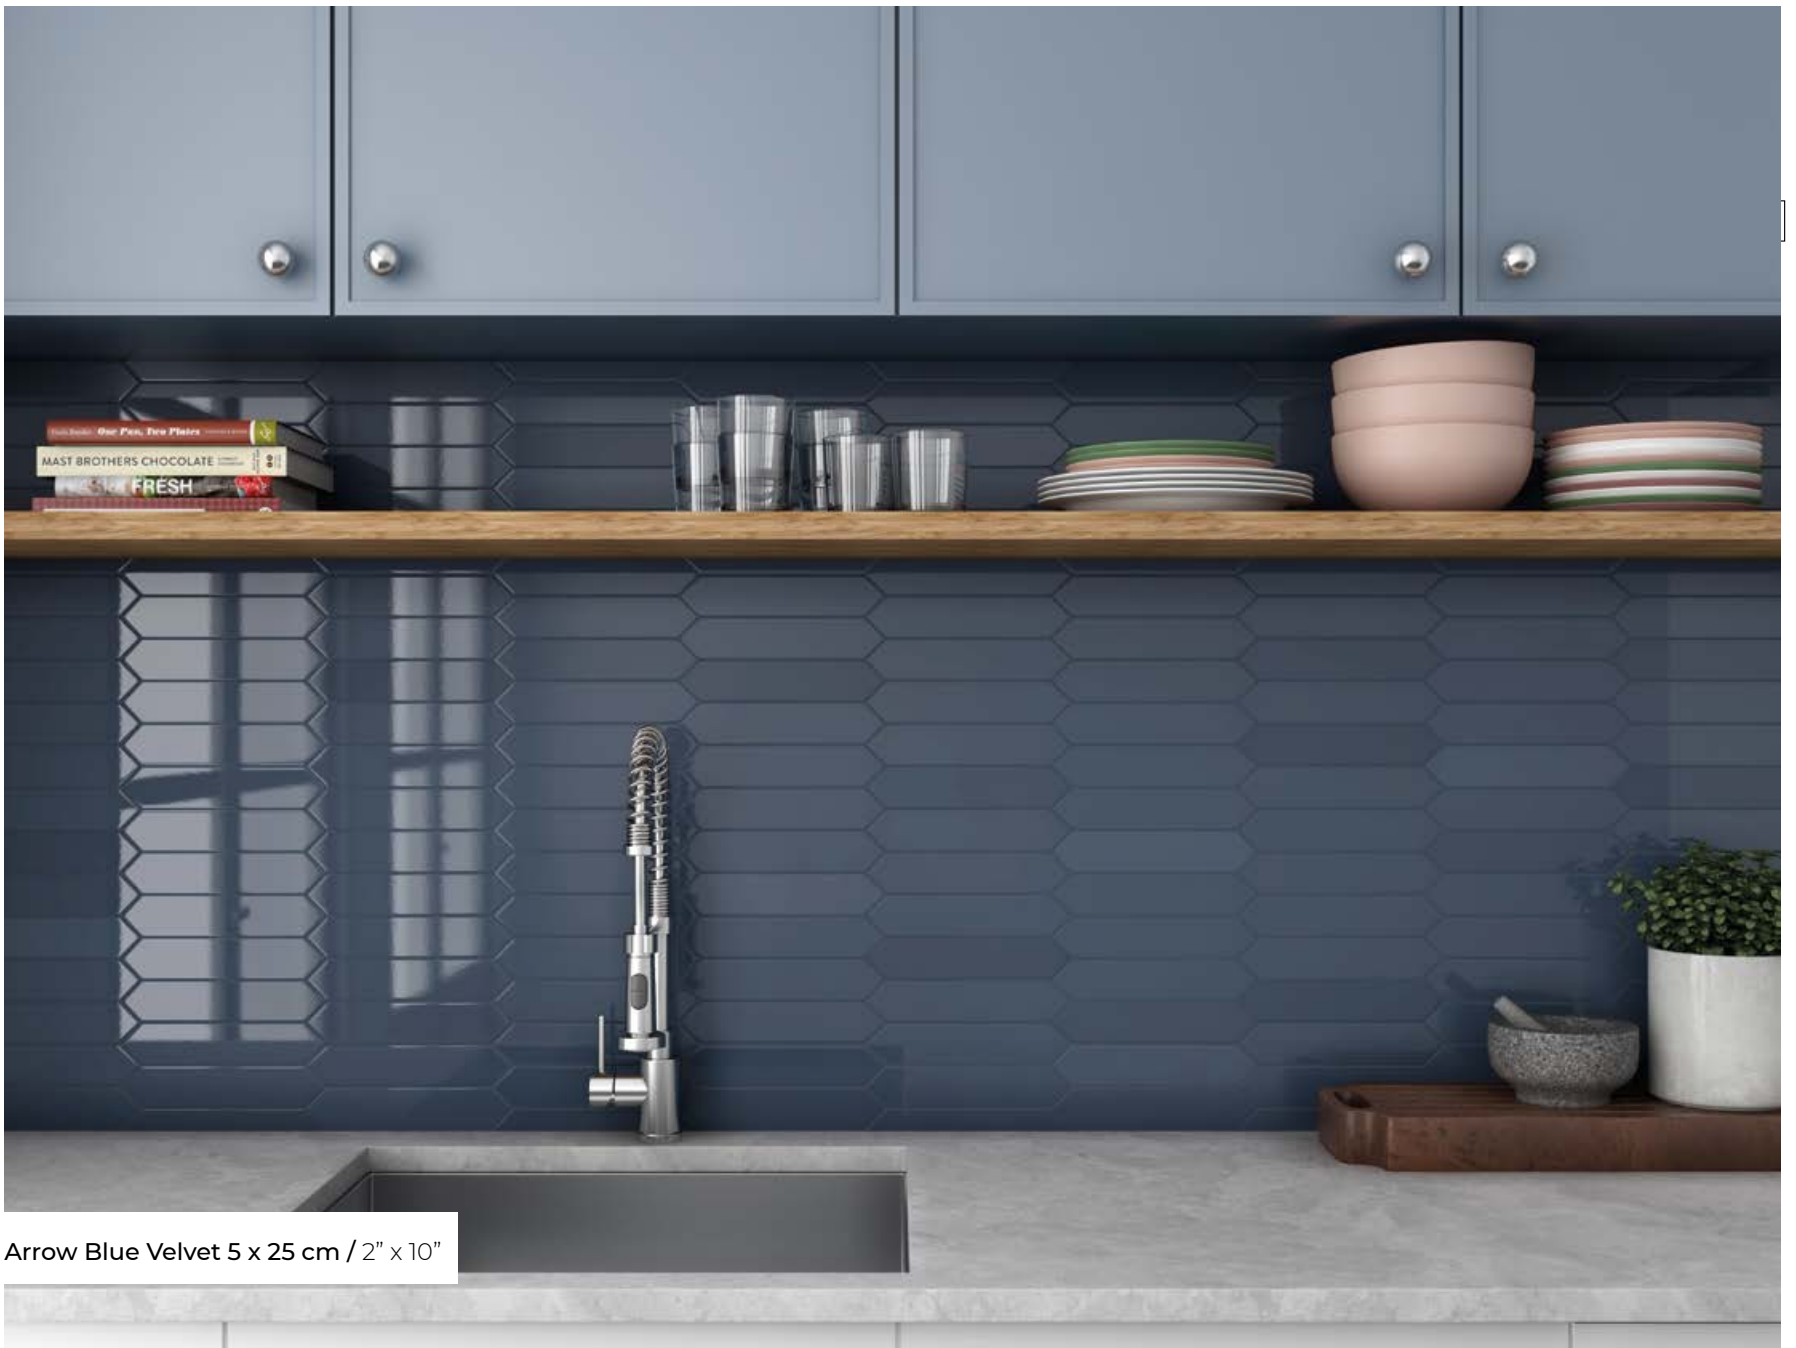

inspiration
gallery

Arrow Blue Velvet 5 x 25 cm / 2" x 10"