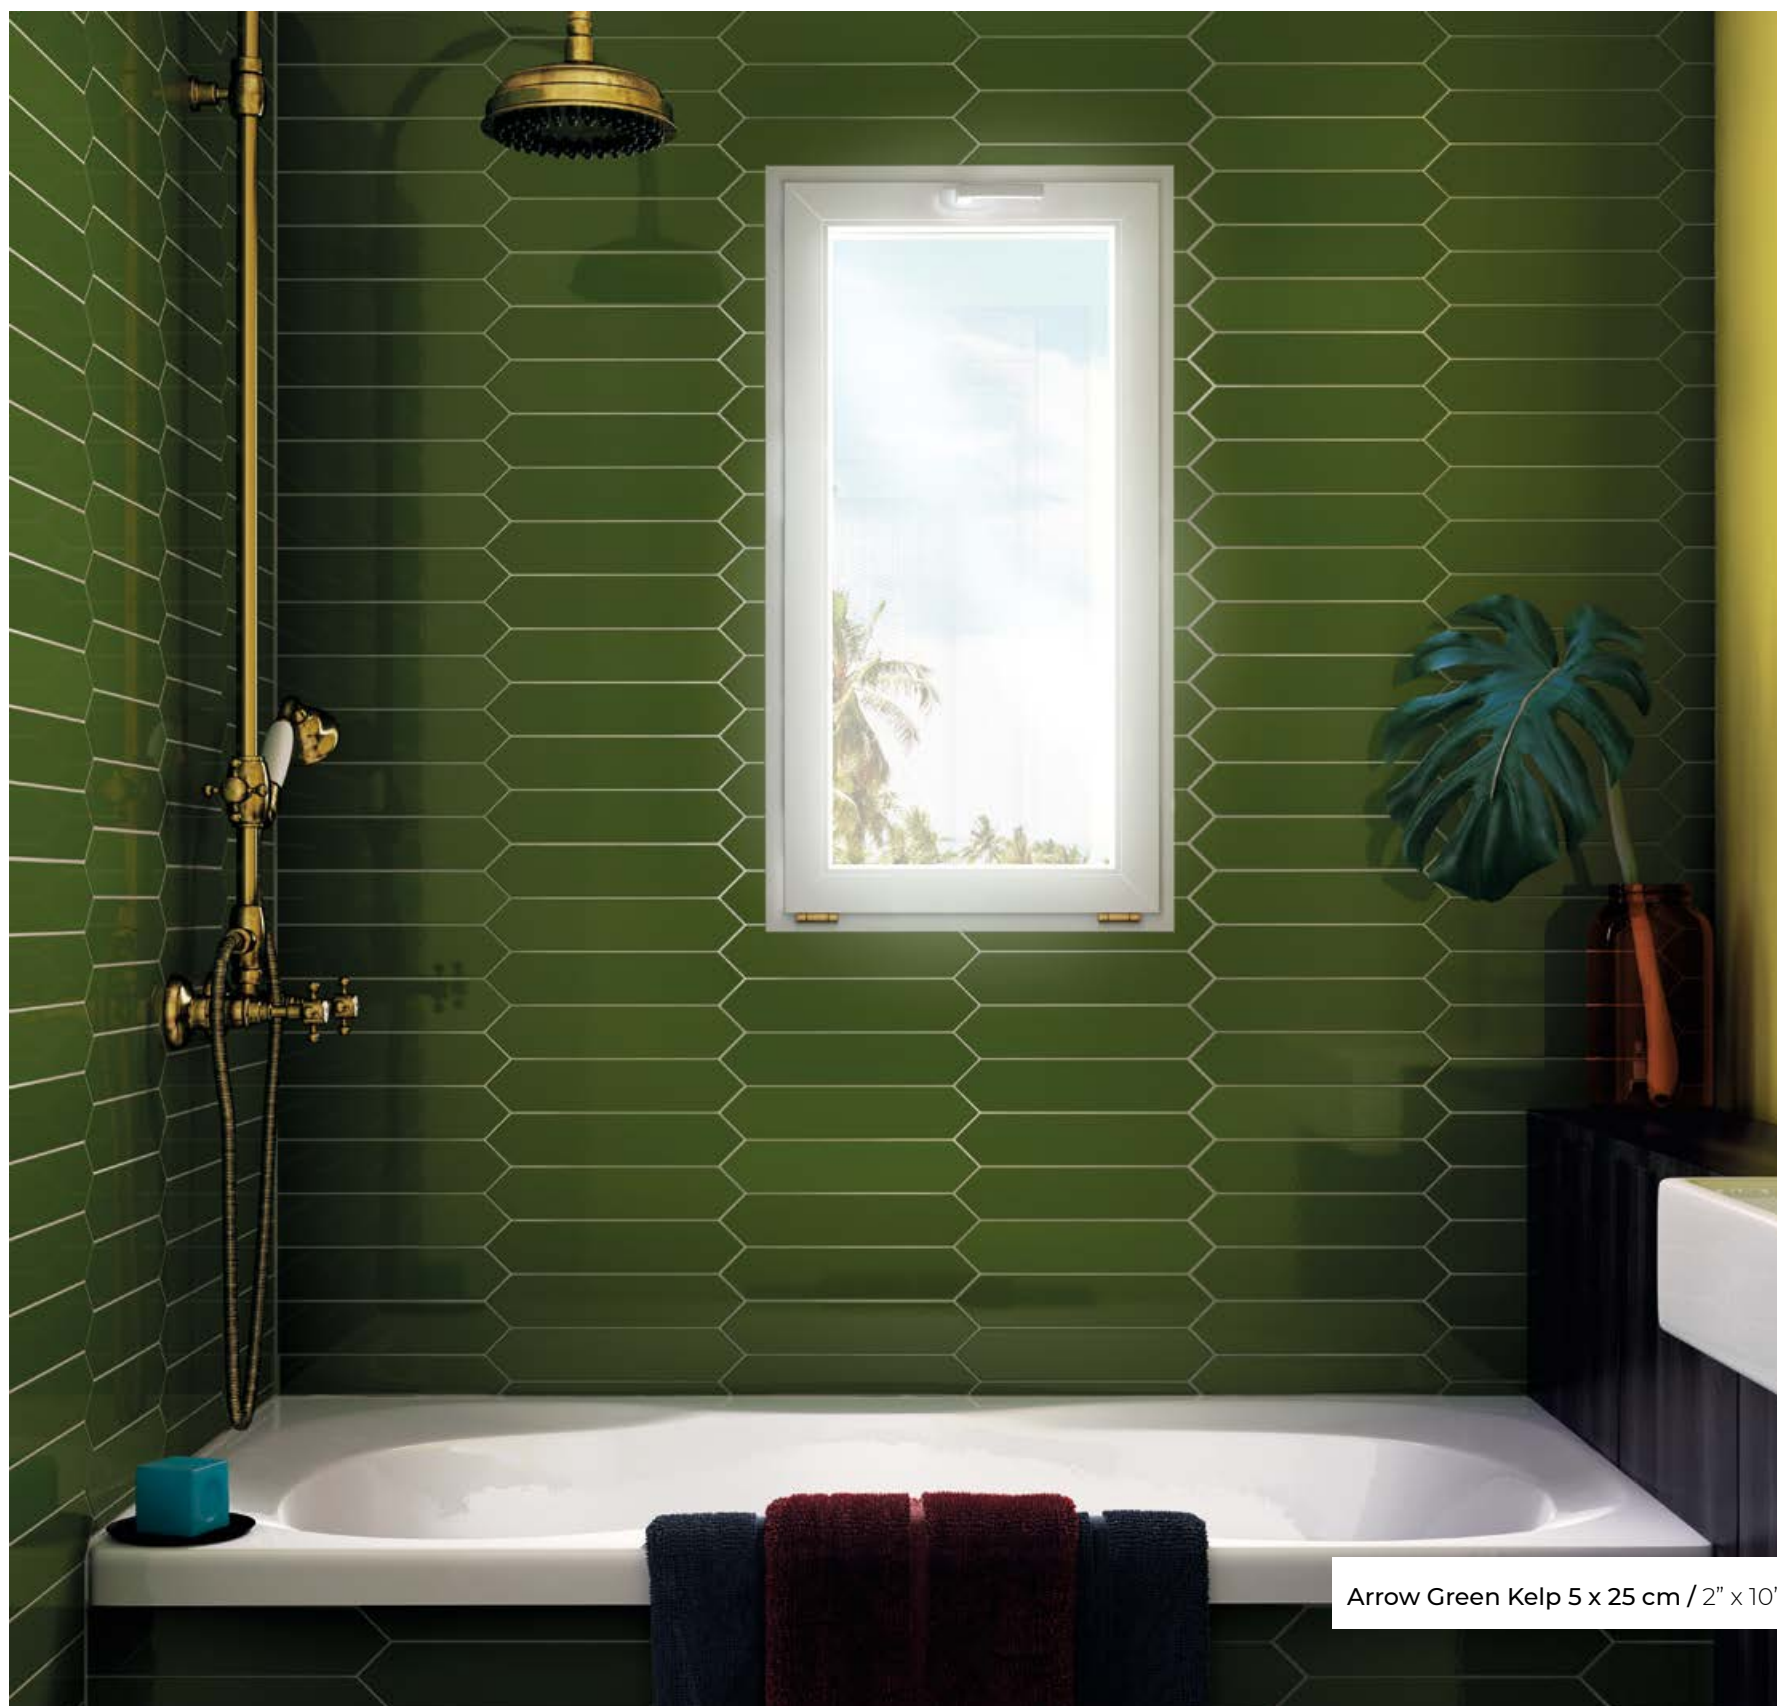

inspiration
gallery

Arrow Blue Velvet 5 x 25 cm / 2" x 10"

Arrow Black 5 x 25 cm / 2" x 10"

Arrow Blue Canard 5 x 25 cm / 2" x 10"

Arrow Adriatic Blue 5 x 25 cm / 2" x 10" Stromboli White 9,2 x 36,8 cm / 3⅓" x 14½"

Arrow Apple 5 x 25 cm / 2" x 10"

Arrow Blush Pink 5 x 25 cm / 2" x 10" Stromboli Rose Freeze 9,2 x 36,8 cm / 3½" x 14½"

Arrow Quicksilver 5 x 25 cm / 2" x 10"

Arrow Green Halite 5 x 25 cm / 2" x 10"

Arrow Gardenian Cream 5 x 25 cm / 2" x 10"

Arrow Coffee 5 x 25 cm / 2" x 10"

Arrow Green Kelp 5 x 25 cm / 2" x 10"

Arrow Pure White 5 x 25 cm / 2" x 10"

Arrow Quicksilver 5 x 25 cm / 2" x 10"

Arrow Blush Pink, Pure White 5 x 25 cm / 2" x 10" Stromboli Black City 9,2 x 36,8 cm / 3½" x 14½"