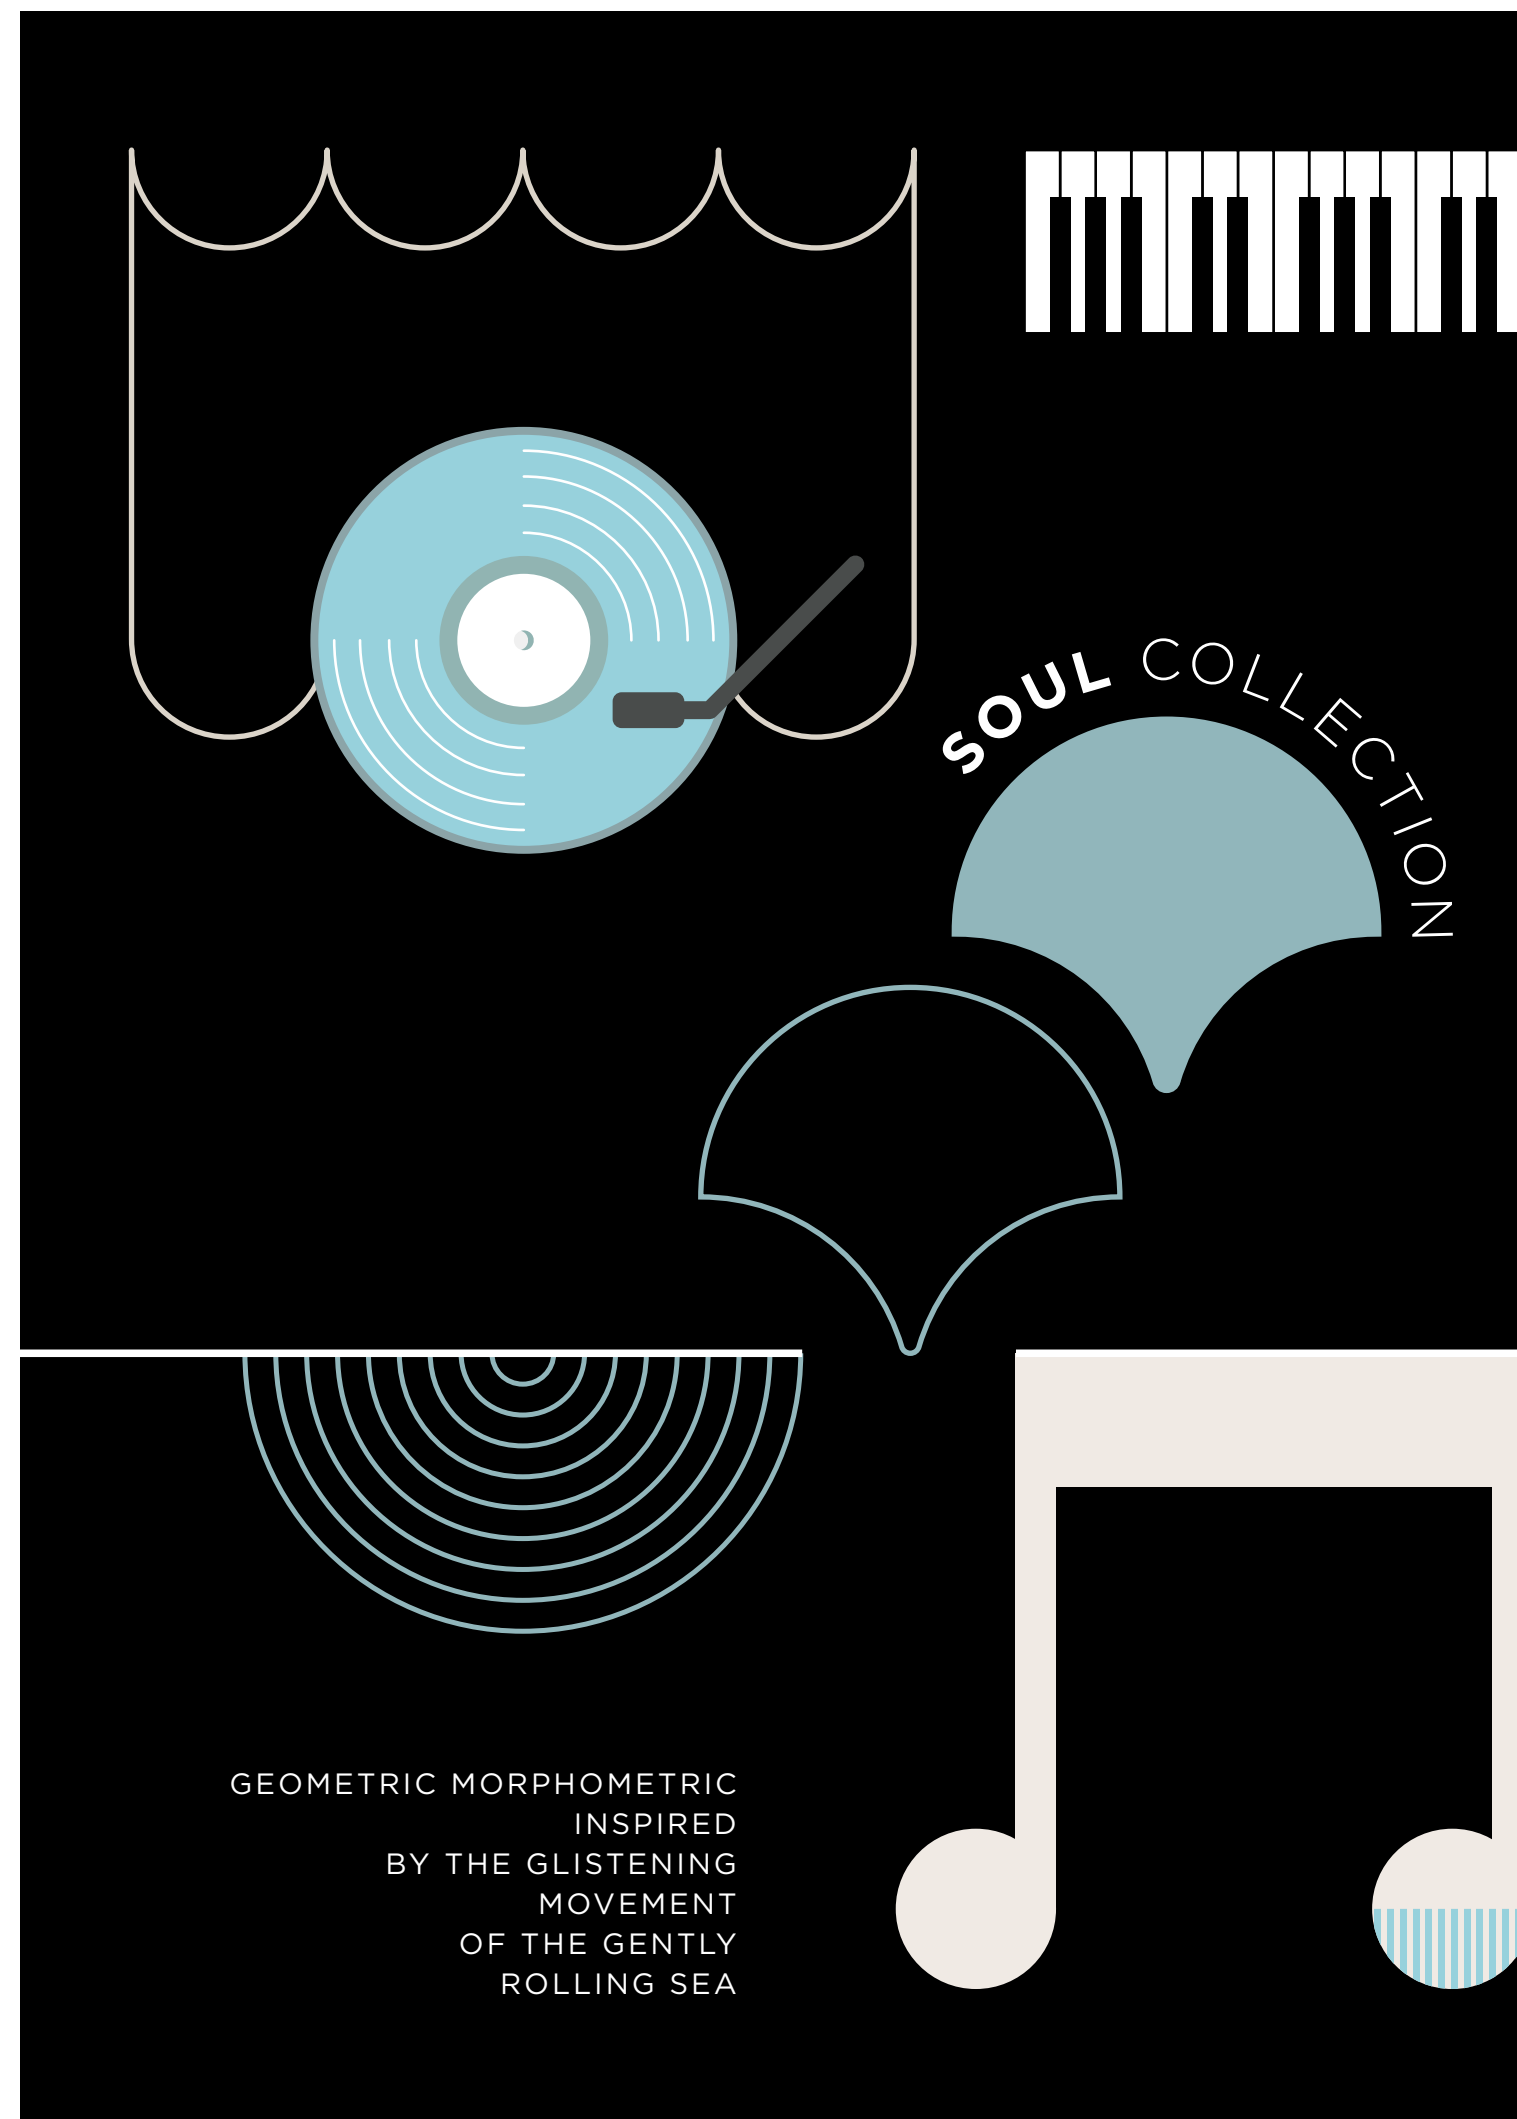

Nuevas formas, nuevas ideas, clásicos renovados que marcarán tendencia en todos los ámbitos. El hogar, zonas comerciales, spas, piscinas. Atrevámonos a decorar y personalizar nuestro entorno de forma creativa y original. Esta forma utilizada en mosaico durante muchos años, se renueva, y nos permite crear ambientaciones actuales, modernas y llenas de vida.

Los colores, también obtenidos por un lado gracias a la naturaleza, turquesas y verdes brillantes, y por otro, tonalidades neutras; nudes, negros y grises para las opciones más minimalistas y que vemos en la moda y las tendencias en el hogar.

New shapes, new ideas, renewed classics to set the trend everywhere. At home, malls, spas and swimming pools. Dare us to decorate and personalize our surroundings in a creative and original way. This shape has been used in mosaic for many years and has now been renewed, allowing us to create a modern ambiance, full of life.

The colours, obtained on the one hand thanks to nature – turquoises and brilliant greens, and on the other, there are neutral tones - different shades of nude, black and grey for the most minimalist options seen in fashion and home trends.

SOUL COLLECTION

GEOMETRIC MORPHOMETRIC
INSPIRED
BY THE GLISTENING
MOVEMENT
OF THE GENTLY
ROLLING SEA