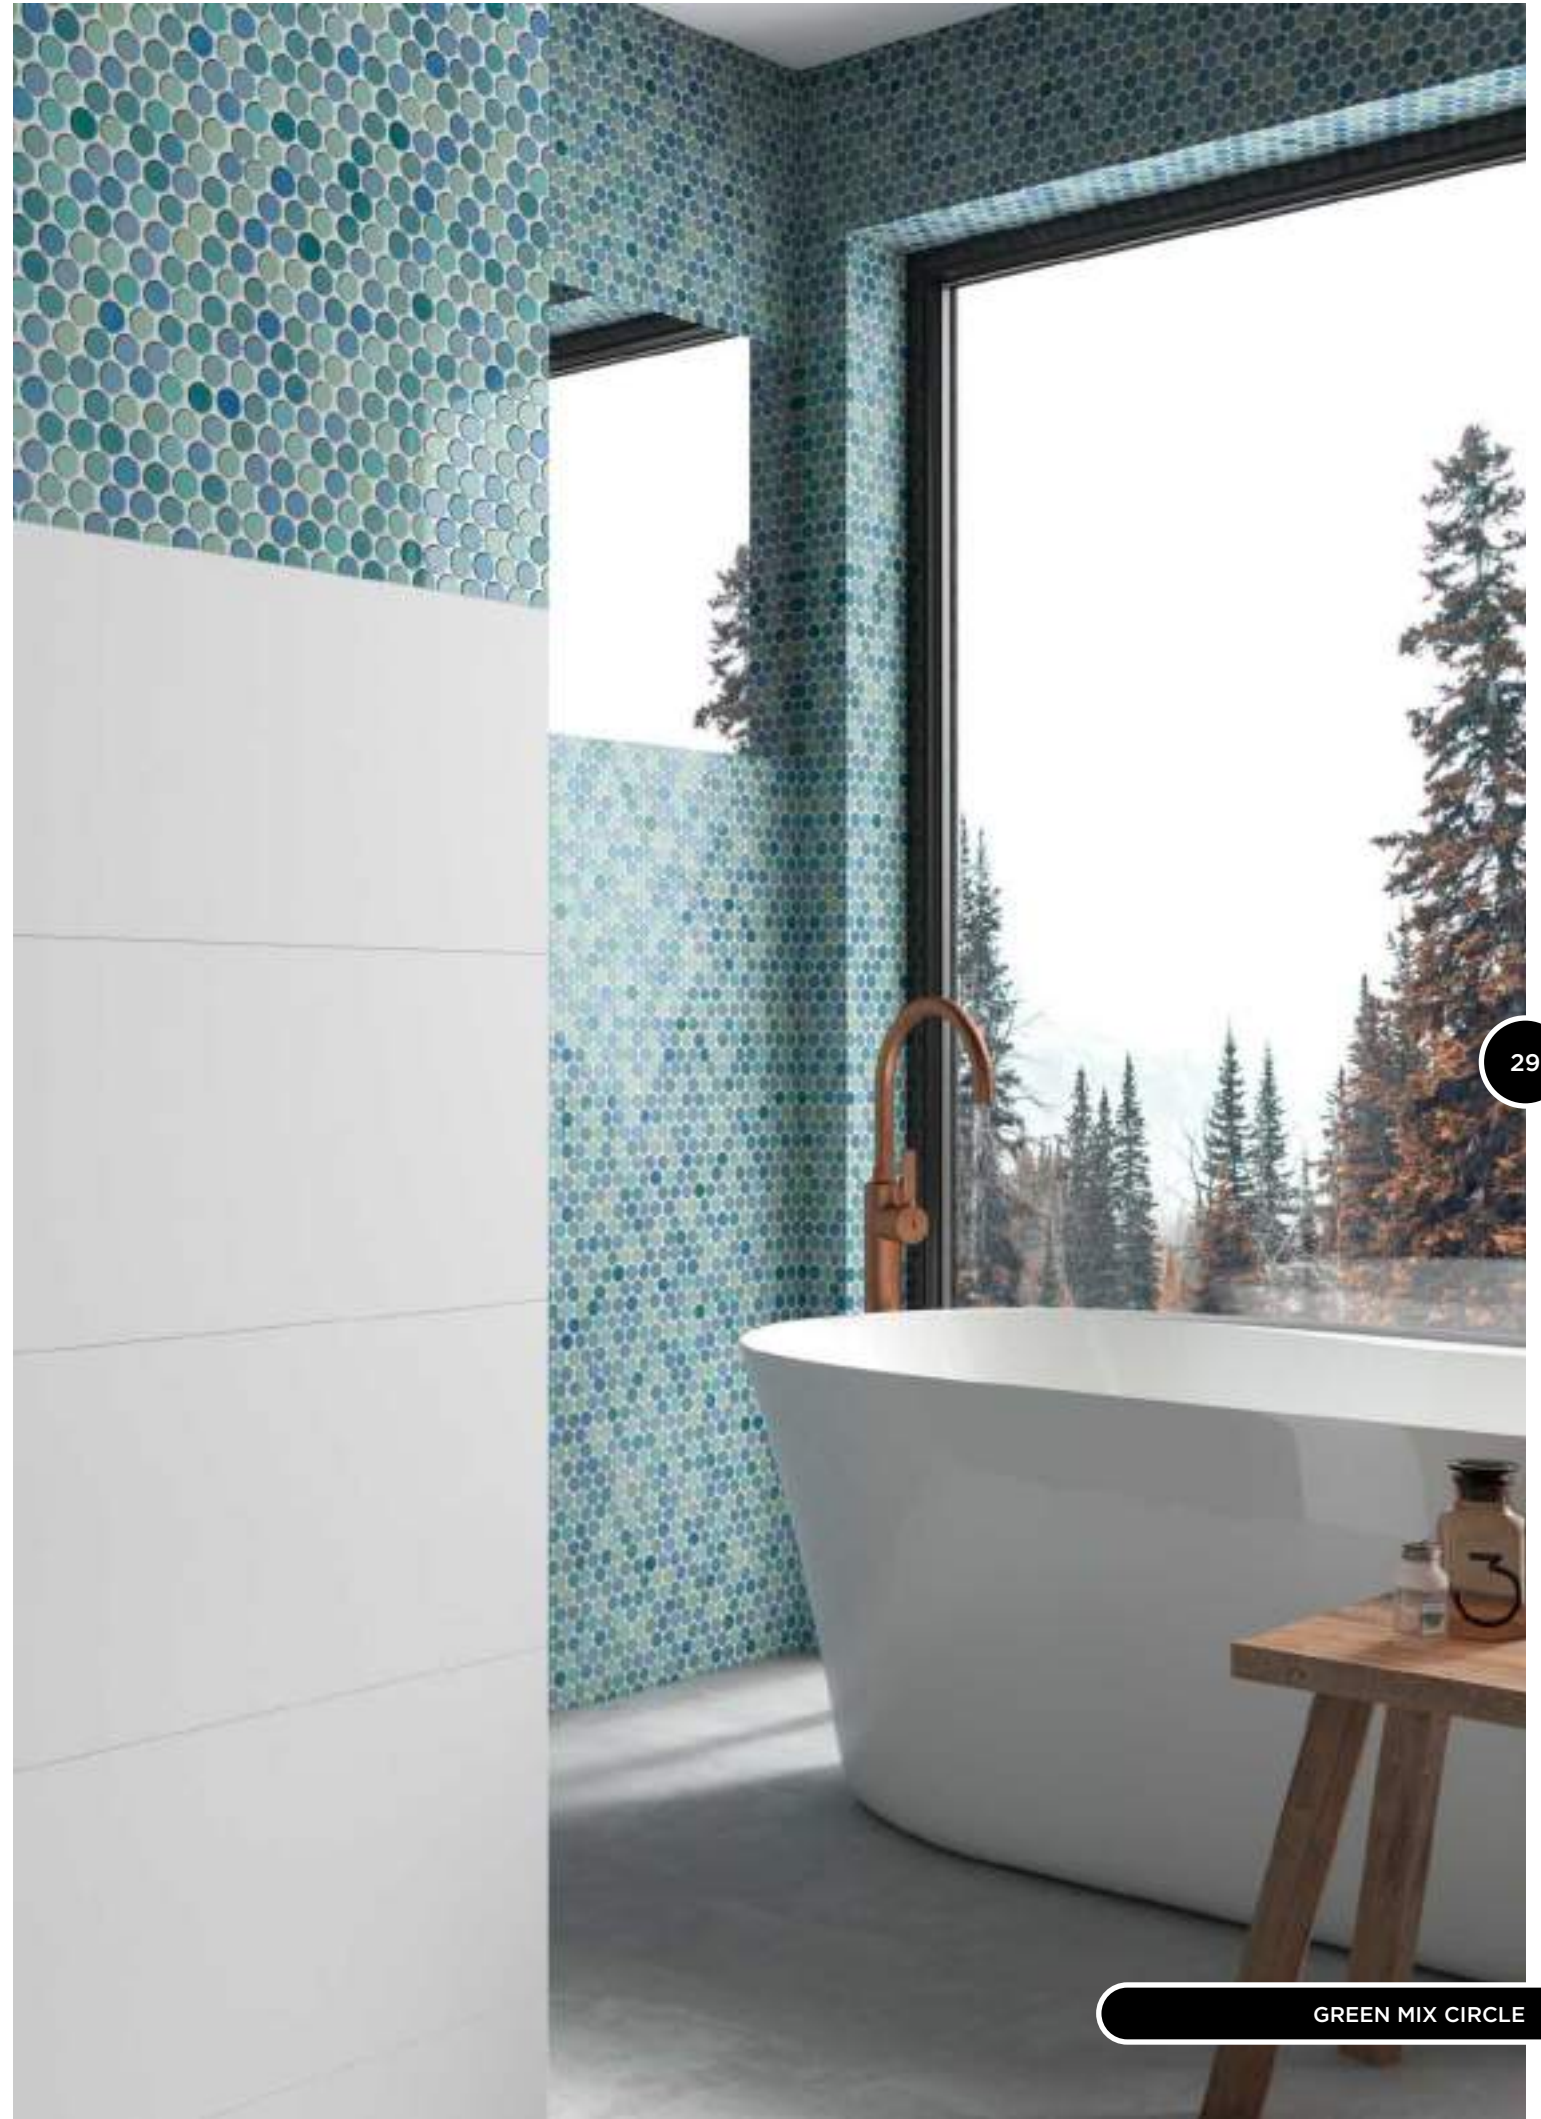

29

GREEN MIX CIRCLE