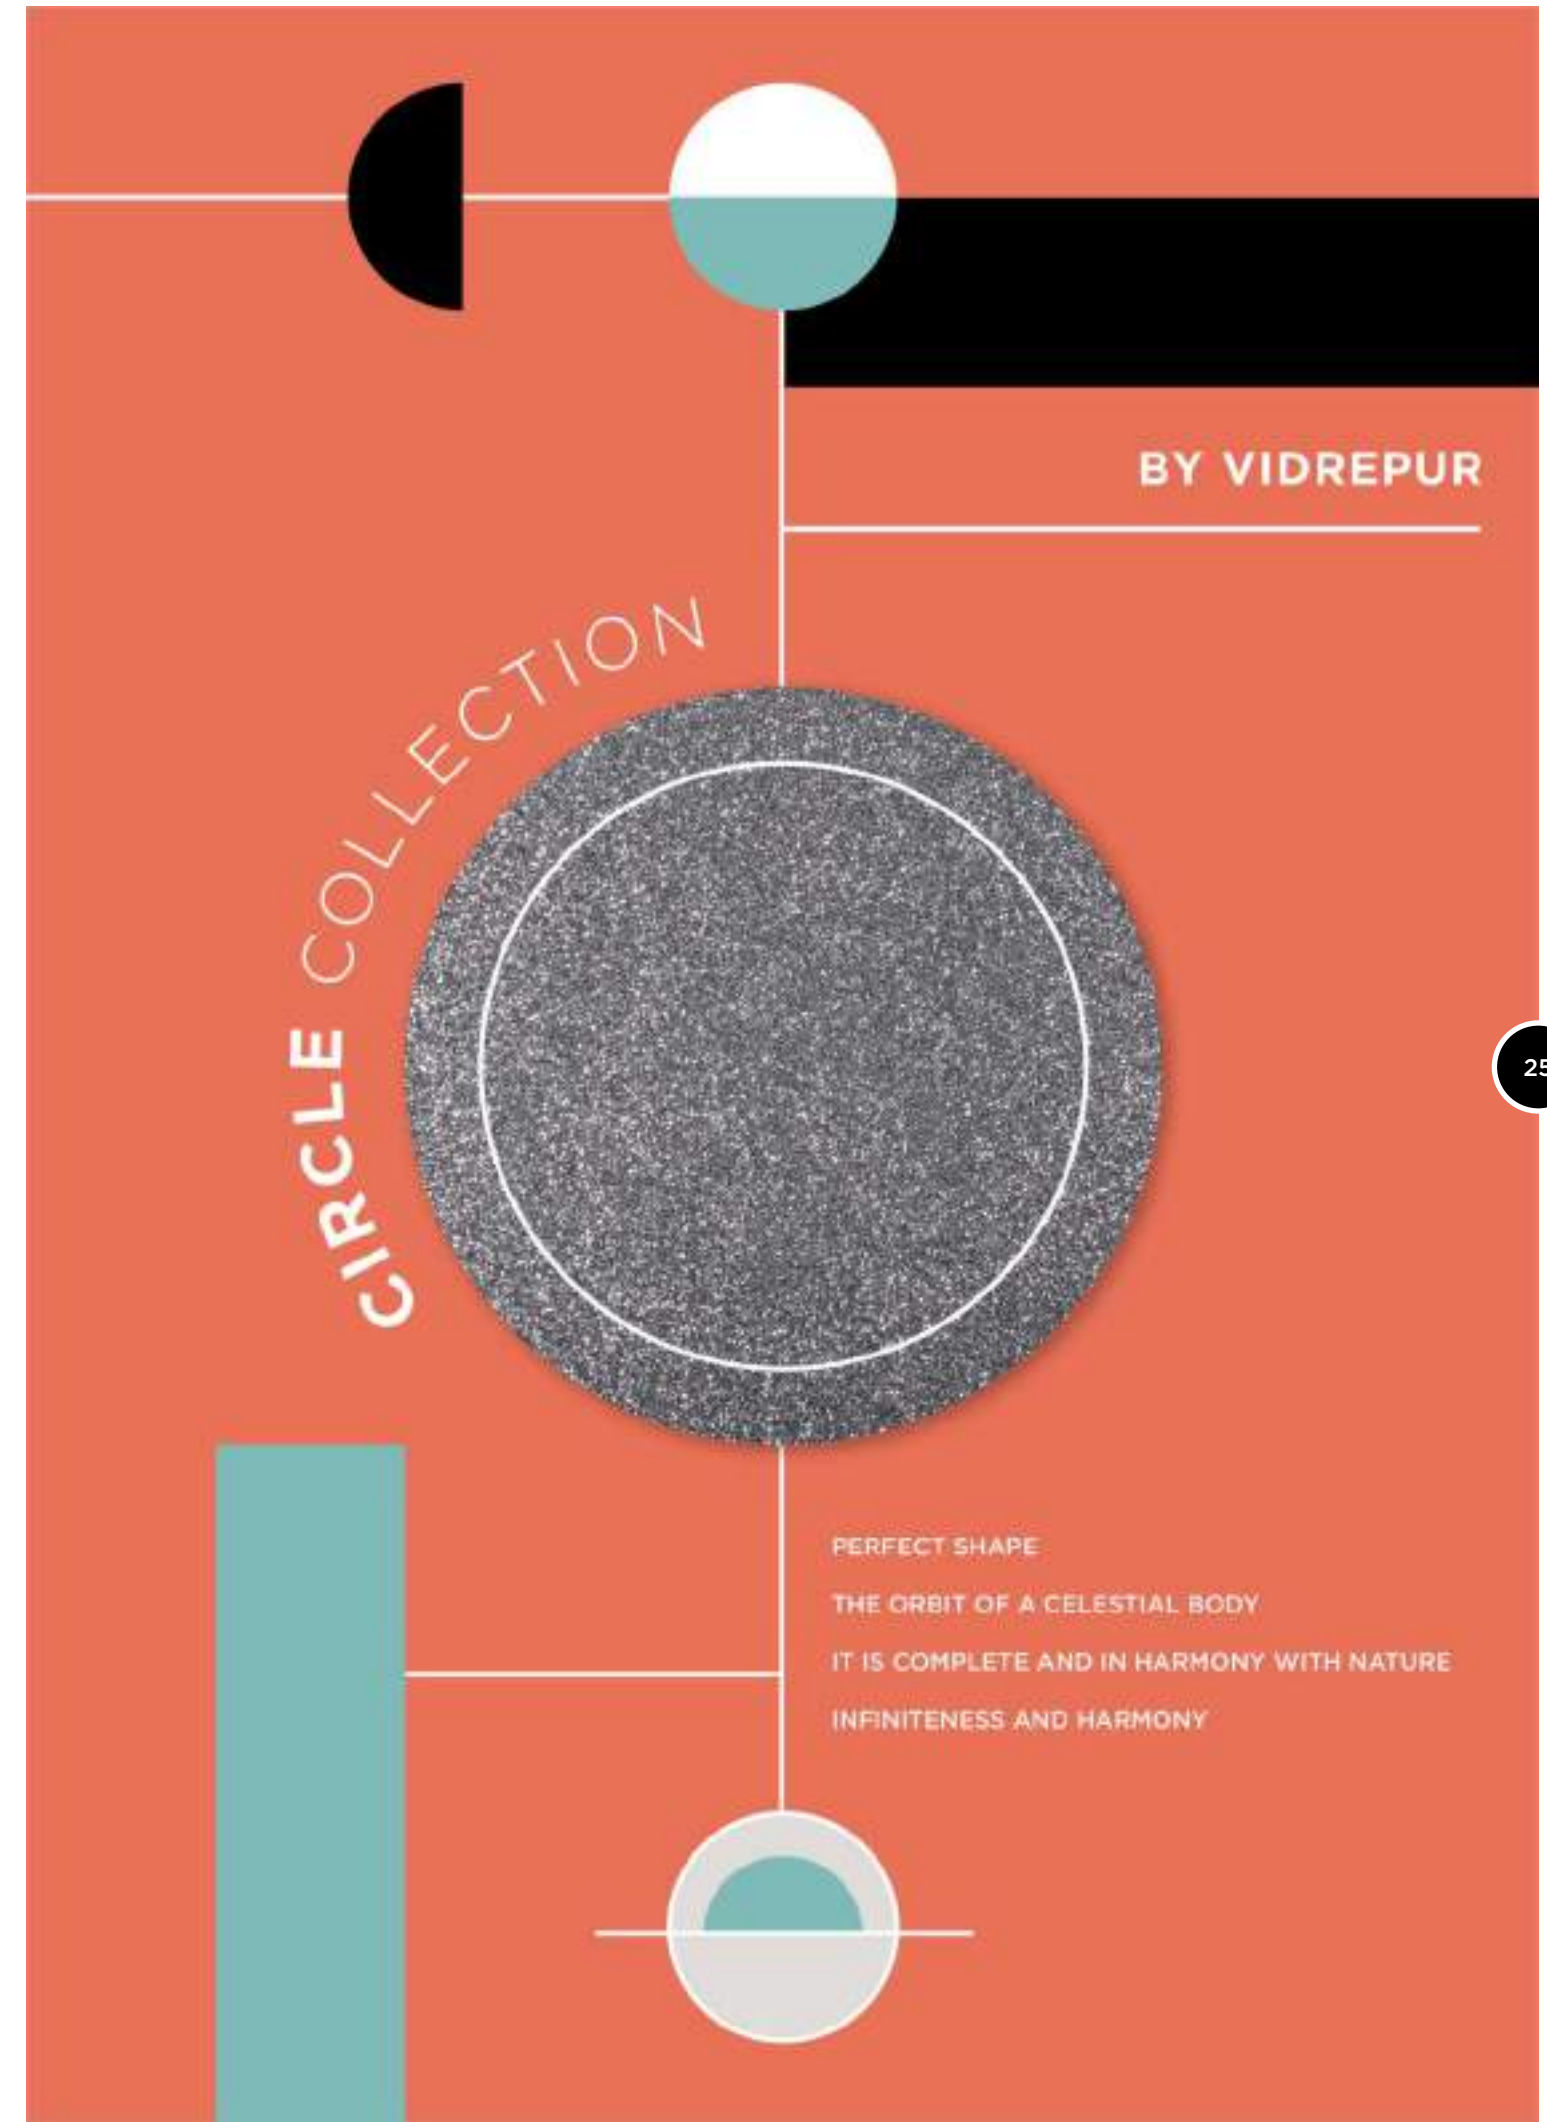

Other new products are the minimal sahara black marble, new colors and designs in our star shape: the new collections in hexagon: legend and desert (woods and stones), and a new way of combine the fish scale shape that brings you new possibilities to inspire your next projects.