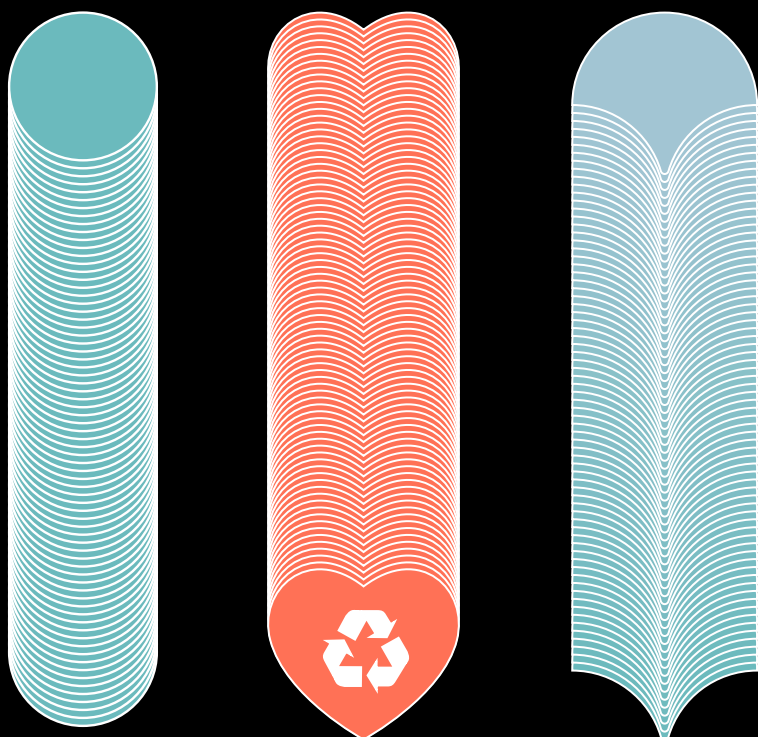

G E O M E T R I C

N E W S H A P E S D E S I G N E D

BY VIDREPUR

#SOUL #CIRCLE #DIMENSION #MARBLE COLLECTIONS

4-23

SOUL & NORDIC COLLECTION

24-41

CIRCLE COLLECTION